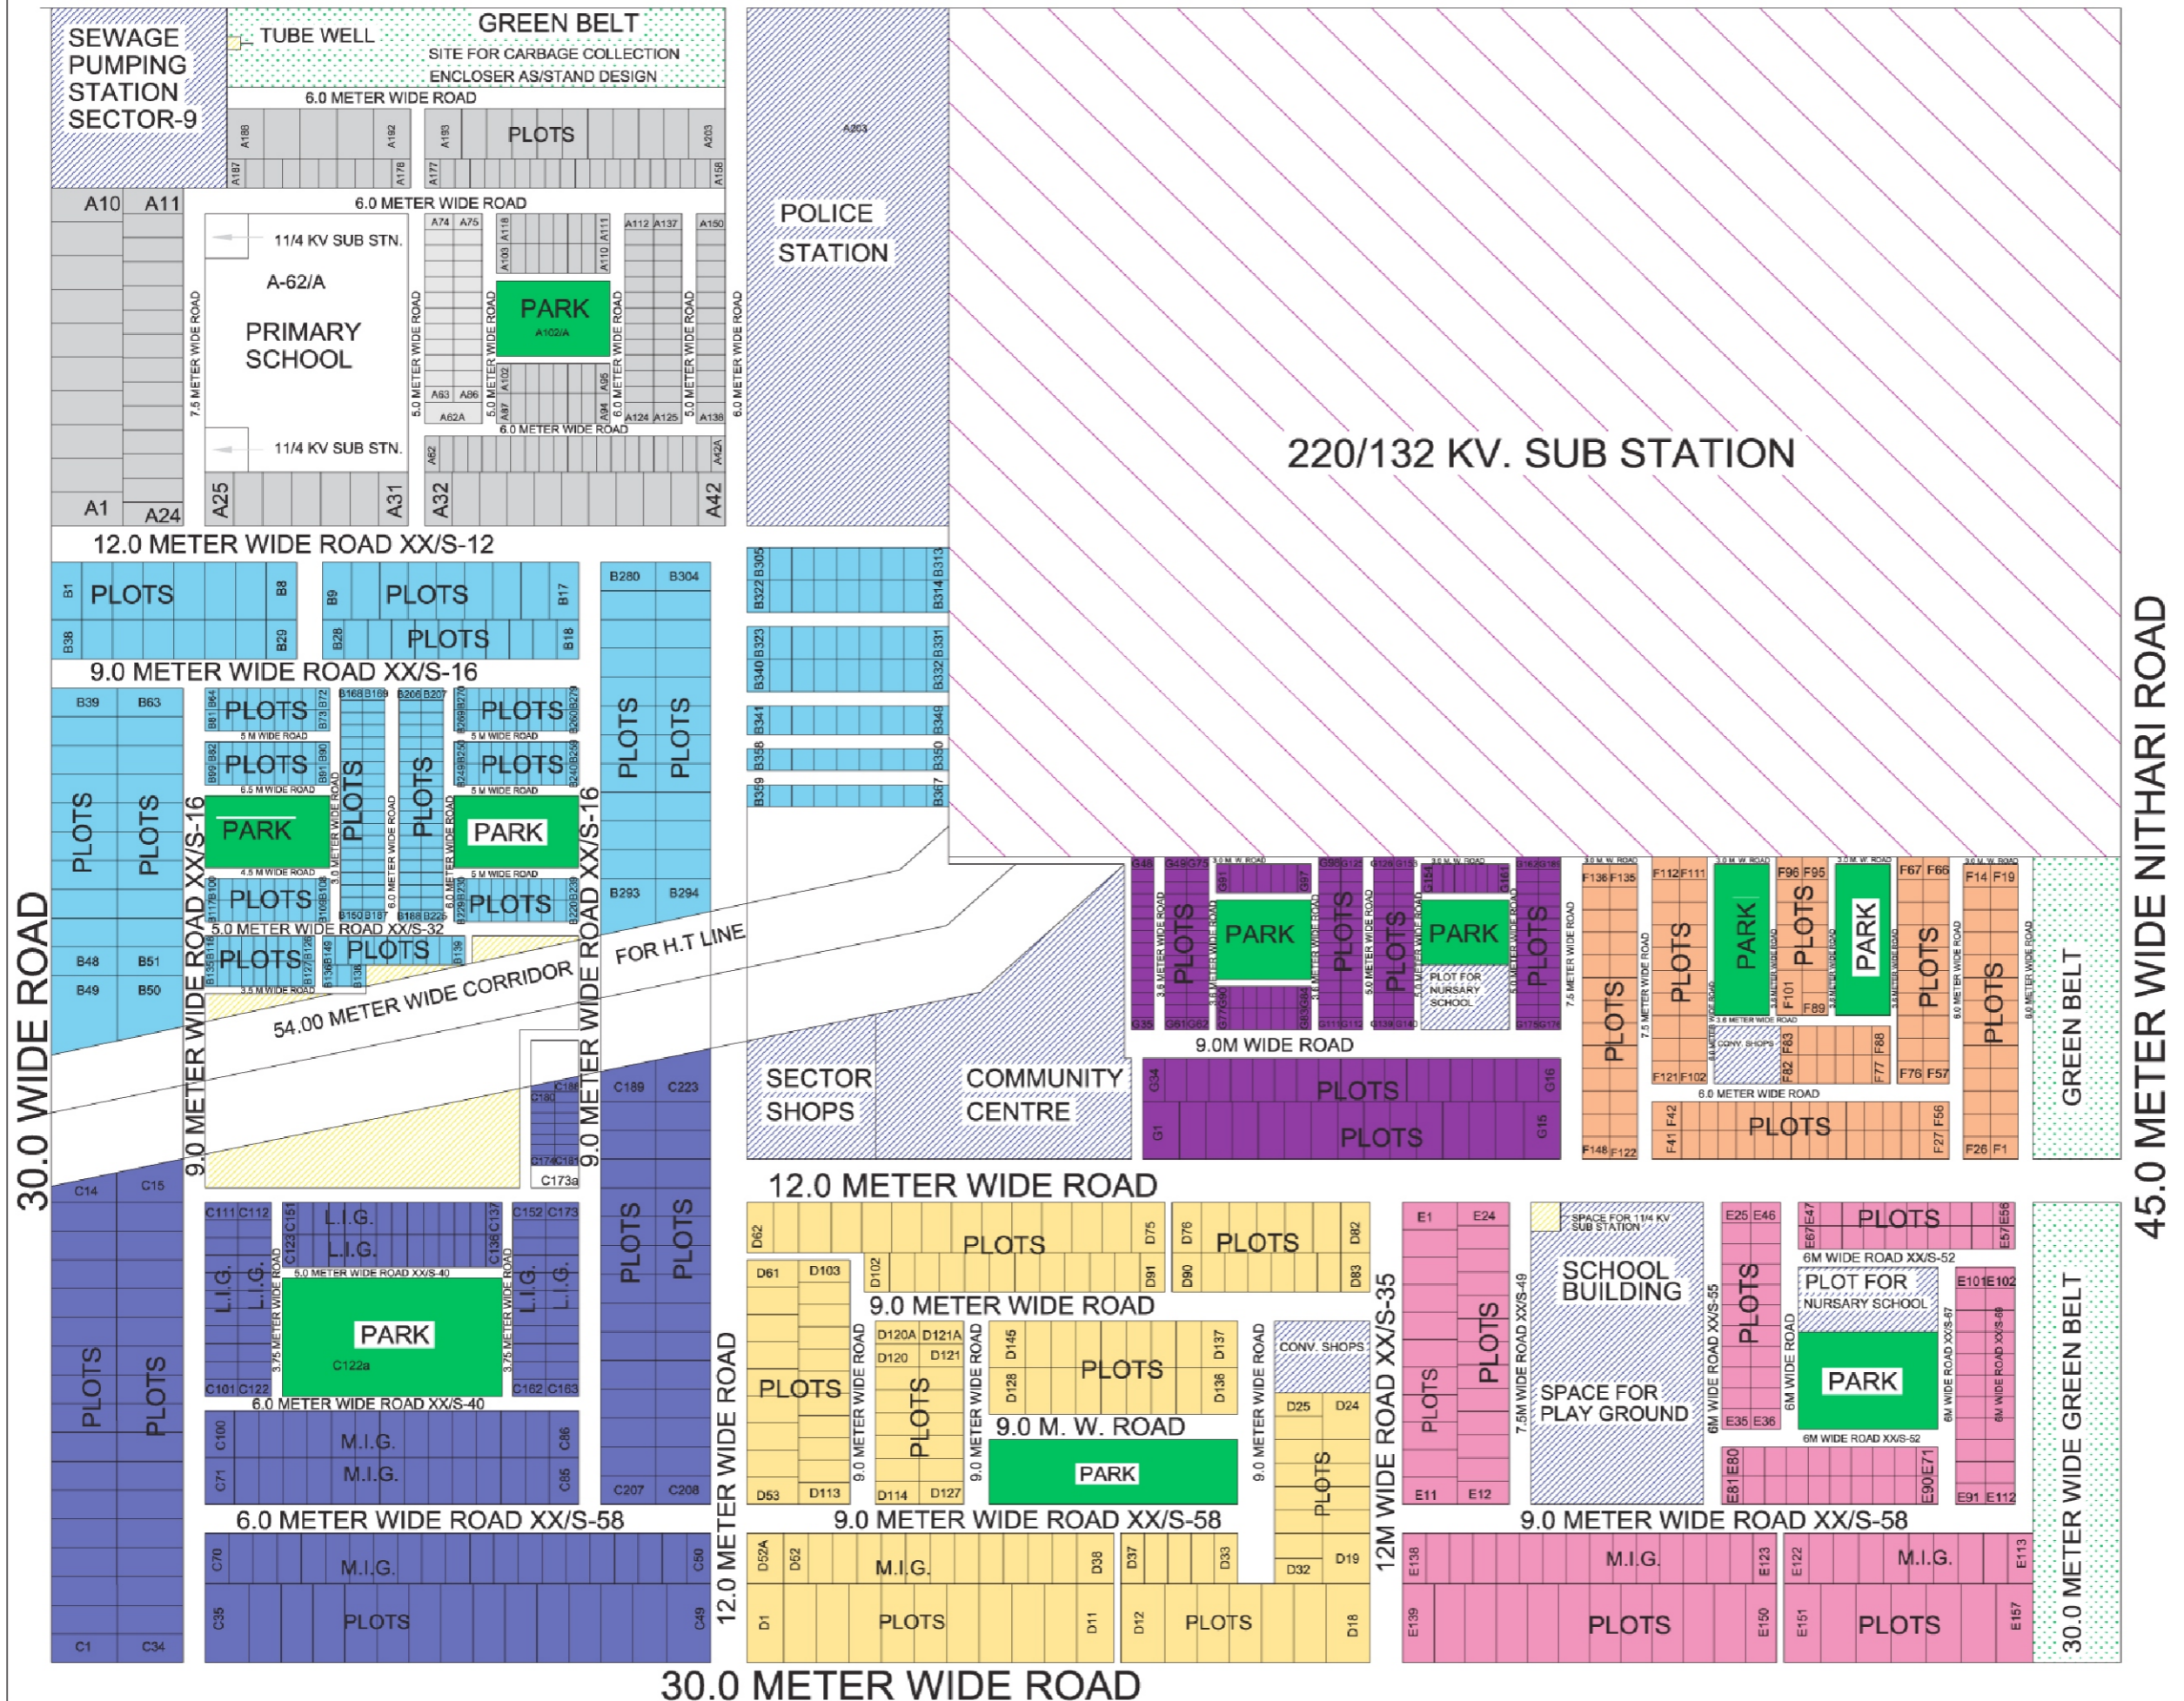

### 45.0 METER WIDE MASTER PLAN ROAD NO.1

45.0 METER WIDE NITHARI ROAD

**Short Time Printographics**  
 A Digital Print Shop  
 G-129, Neelkanth Plaza, Alpha Commercial Belt, Greater Noida  
 Telefax : 0120 - 4242135, 9310730955, 9811547684, 9540025355  
 E-mail : shorttime2010@gmail.com

**NOIDA**

LAY-OUT PLAN OF  
 SECTOR- 20, NOIDA